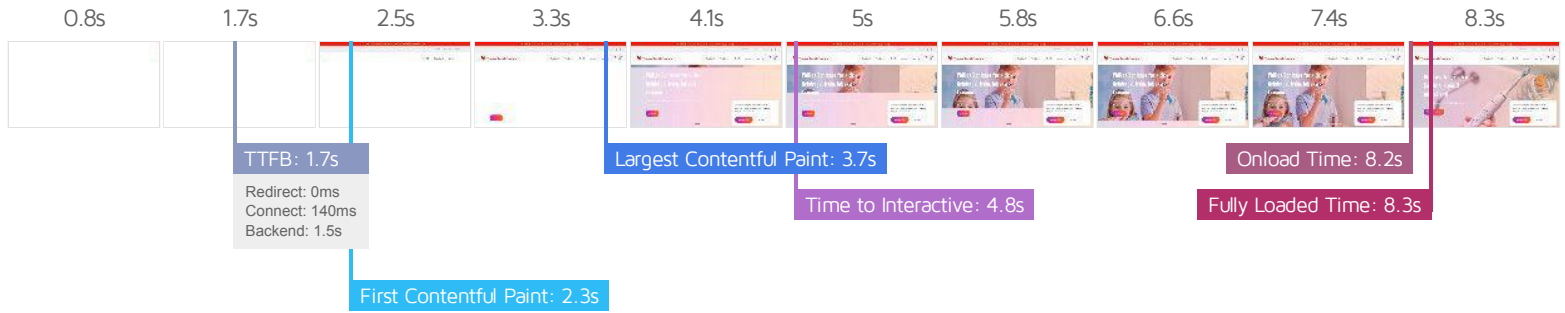

Performance Metrics

First Contentful Paint How quickly content like text or images are painted onto your page. A good user experience is 0.9s or less.	Much longer than recommended 2.3s	Time to Interactive How long it takes for your page to become fully interactive. A good user experience is 2.5s or less.	Much longer than recommended 4.8s
Speed Index How quickly the contents of your page are visibly populated. A good user experience is 1.3s or less.	Much longer than recommended 7.5s	Total Blocking Time How much time is blocked by scripts during your page loading process. A good user experience is 150ms or less.	Much longer than recommended 588ms
Largest Contentful Paint How long it takes for the largest element of content (e.g. a hero image) to be painted on your page. A good user experience is 1.2s or less.	Much longer than recommended 3.7s	Cumulative Layout Shift How much your page's layout shifts as it loads. A good user experience is a score of 0.1 or less.	Good - Nothing to do here 0.02

Browser Timings

Redirect	0ms	Connect	140ms	Backend	1.5s
TTFB	1.7s	First Paint	2.3s	DOM Int.	3.3s
DOM Loaded	3.3s	Onload	8.2s	Fully Loaded	8.3s