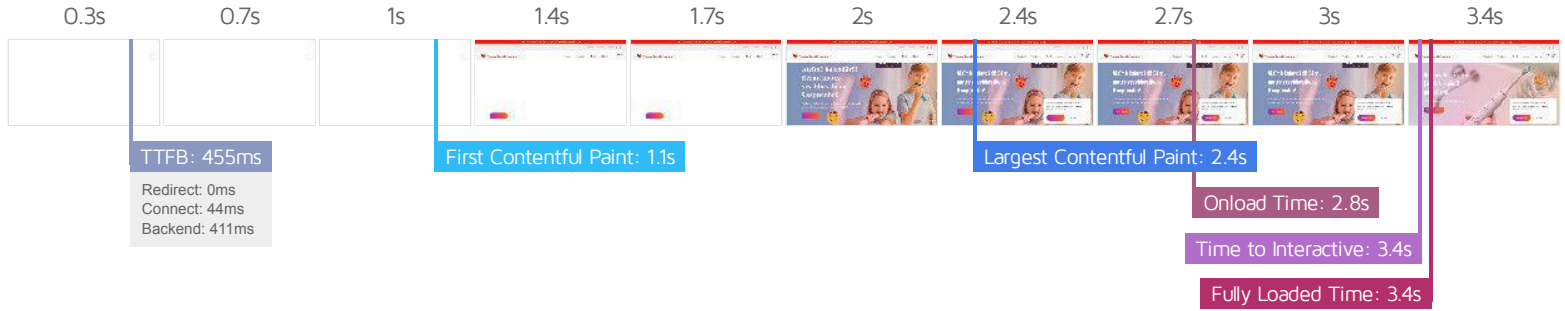

Performance Metrics

First Contentful Paint How quickly content like text or images are painted onto your page. A good user experience is 0.9s or less.	OK, but consider improvement 1.1s	Time to Interactive How long it takes for your page to become fully interactive. A good user experience is 2.5s or less.	Longer than recommended 3.4s
Speed Index How quickly the contents of your page are visibly populated. A good user experience is 1.3s or less.	Much longer than recommended 3.7s	Total Blocking Time How much time is blocked by scripts during your page loading process. A good user experience is 150ms or less.	Much longer than recommended 580ms
Largest Contentful Paint How long it takes for the largest element of content (e.g. a hero image) to be painted on your page. A good user experience is 1.2s or less.	Longer than recommended 2.4s	Cumulative Layout Shift How much your page's layout shifts as it loads. A good user experience is a score of 0.1 or less.	Good - Nothing to do here 0.05

Browser Timings

Redirect	0ms	Connect	44ms	Backend	411ms
TTFB	455ms	First Paint	1.1s	DOM Int.	1.5s
DOM Loaded	1.6s	Onload	2.8s	Fully Loaded	3.4s