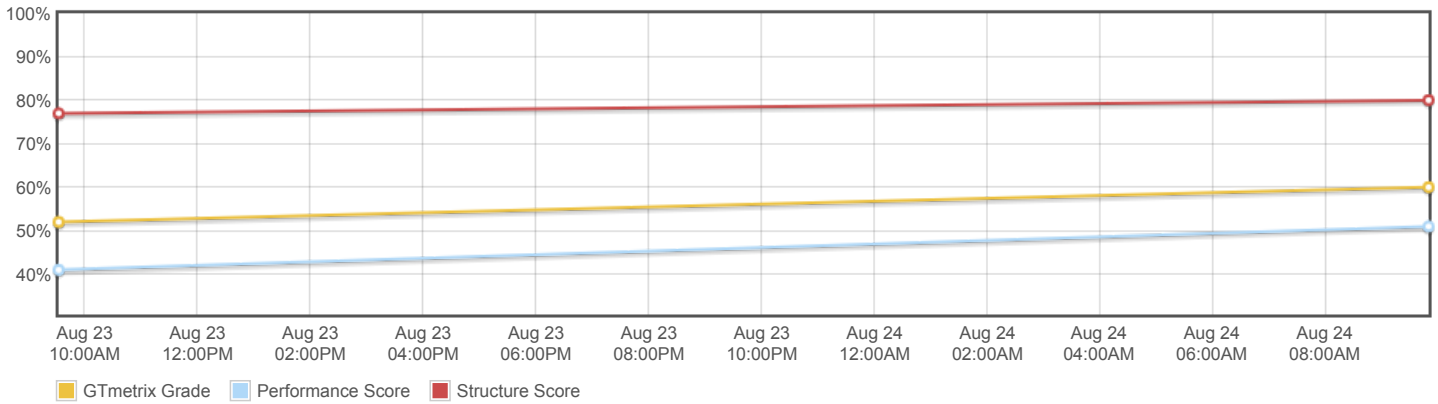

<https://carbon60.com/>

Page scores

Page metrics

Page sizes and request counts

The waterfall chart displays the loading behaviour of your site in your selected browser. It can be used to discover simple issues such as 404's or more complex issues such as external resources blocking page rendering.