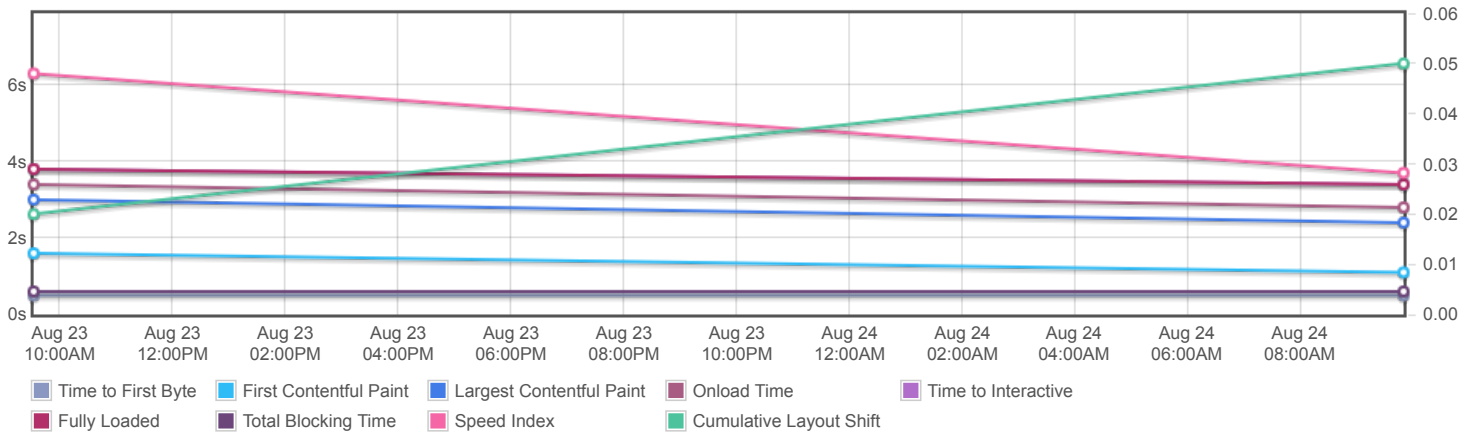

Page Details

Total Page Size - 4.56MB

Total Page Requests - 211

■ HTML
 ■ JS
 ■ CSS
 ■ IMG
 ■ Video
 ■ Font
 ■ Other

How does this affect me?

Today's web user expects a fast and seamless website experience. Delivering that fast experience can result in increased visits, conversions and overall happiness.

<https://carbon60.com/>

Page scores

Page metrics

Page sizes and request counts

The waterfall chart displays the loading behaviour of your site in your selected browser. It can be used to discover simple issues such as 404's or more complex issues such as external resources blocking page rendering.